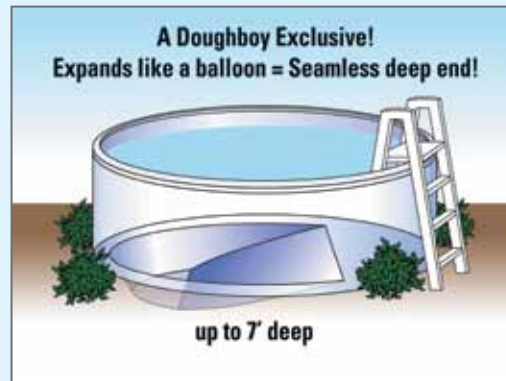

A Size For Any Backyard

An excellent assortment of pool sizes to perfectly match your backyard.

Round	Oval
12' • 16'	20' x 12' • 24' x 12'
18' • 21'	28' x 12' • 32' x 12'
24' • 28'	24' x 16' • 28' x 16'
	32' x 16' • 34' x 18'
	38' x 18' • 41' x 21'

By special order: 40' x 16' and 44' x 12'

Important: Misuse of your pool may result in crippling injury and/or other dangers to life and health. Do not dive or jump. Do not use slides, diving boards, or any other platform or object which can be used for improper pool entry. Use only an above-ground swimming pool ladder to enter or exit your pool. It is your responsibility to secure your pool against unauthorized, unsupervised or unintentional entry.

Change of Design: Doughboy Recreational expressly reserves the right to change or modify the design and construction of any product in due course of our manufacturing without incurring any obligation or liability to furnish or install such changes or modifications on products previously or subsequently sold.

Doughboy Recreational is in no way affiliated with any professional pool installer. If you have the pool installed by others, please supervise to be sure they comply with proper installation techniques as shown.

Visit our website at www.doughboypools.com

Doughboy Recreational • 315 N Sebastian • West Helena, AR 72390 • 866-DOUGHBOY